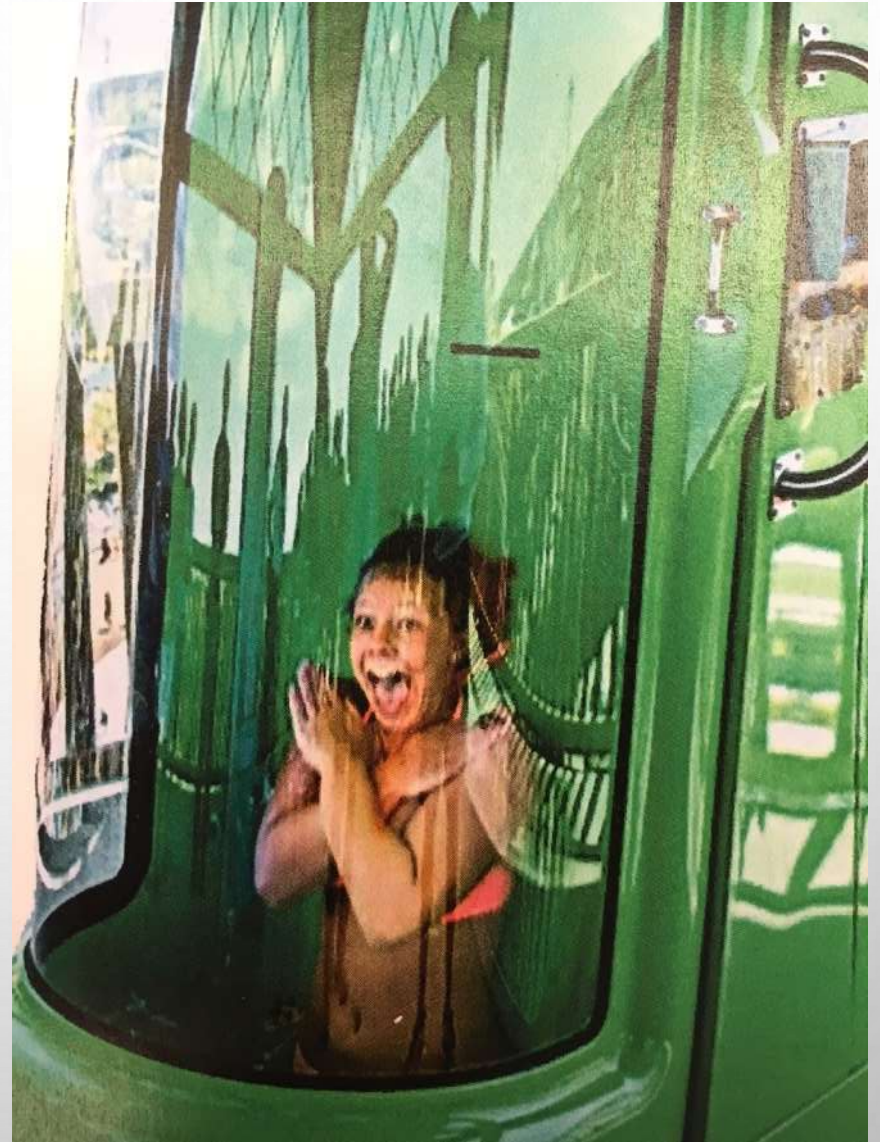

The background of the entire page is a light gray gradient. Scattered across this background are numerous water droplets of various sizes, some large and some small, each with a soft shadow underneath, giving them a three-dimensional appearance. The droplets are most concentrated in the top-left and bottom-right corners.

KIELHALEN

EEN ATTRACTIE VOOR JONGEREN IN HOORN

CHRIS ABEN – MILAN DE SAEGHER – TIM VERËLL

INSPIRATIEBRON

SCHIP IN DE HAVEN VAN HOORN

KIELHALEN

KLIMMEN